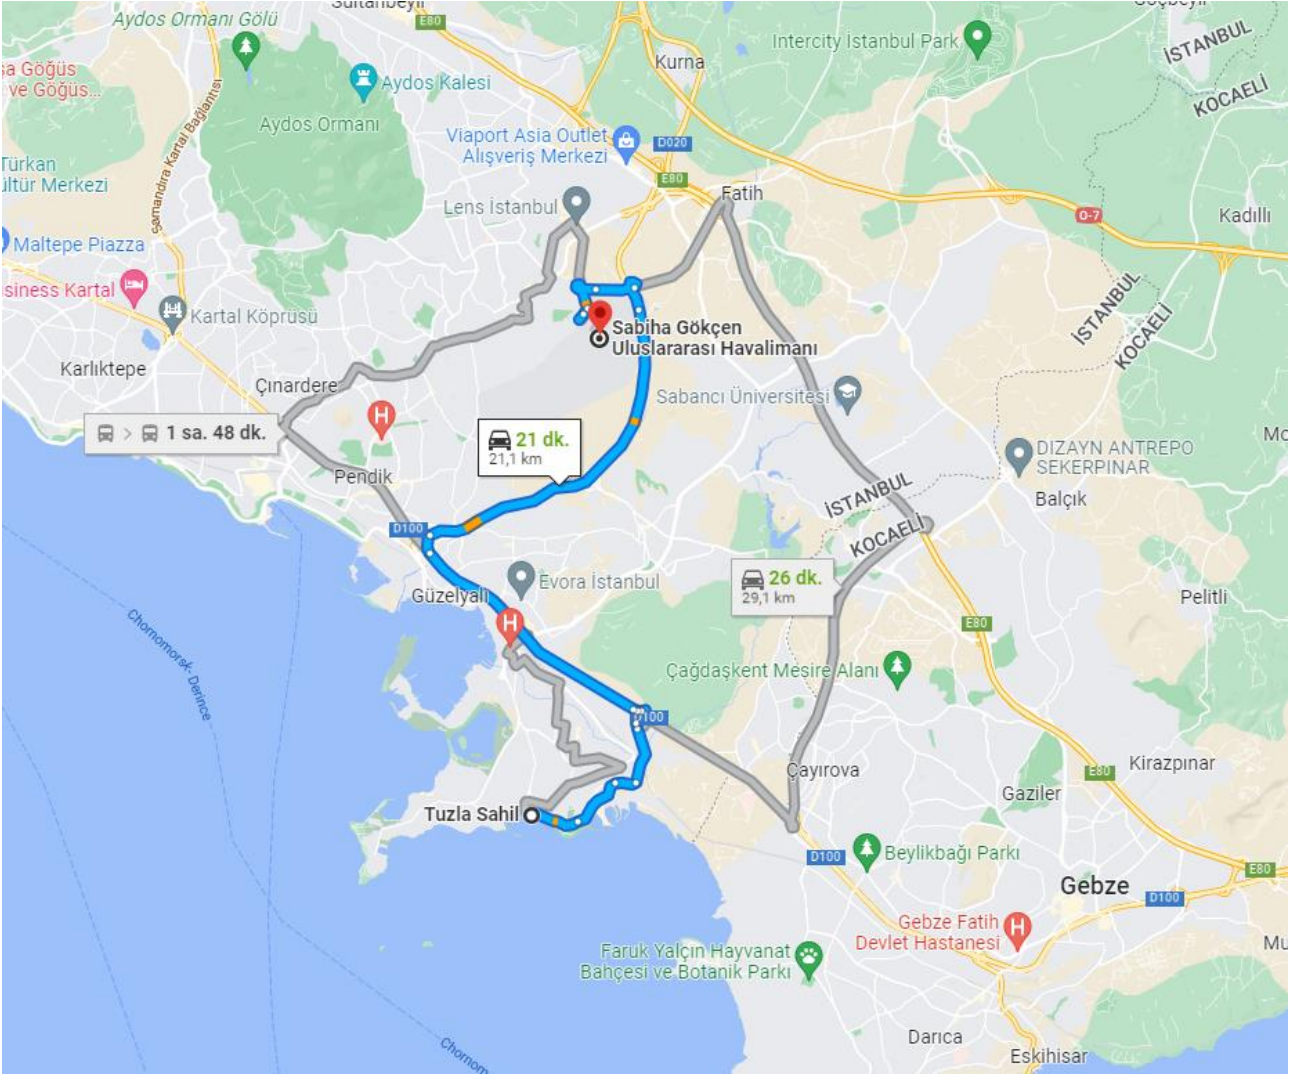

### 5.1 FROM SABIHA GOKCEN AIRPORT(SAW)

If your flight is to SABIHA GOKCEN AIRPORT(SAW), you have 3 options.

1)You can get on the “130H” bus and get off at the “ITU DENIZCILIK FAKULTESI” bus stop. And walk 2 min to the hotel. You can find the hours of that bus in the lower part of transportation.

**That option cost 7.5TL.**

**That option take approximately 1 hour.**

2)You can get on the “E10” bus and get off at the “PENDIK KOPRUSU”, then walk across the bridge and get on “KM12” OR “130A” buses and get off on “ITU DENIZCILIK FAKULTESI” bus stop. Walk 5 min to the hotel. You can find the hours of those buses and detailed map screenshots in the lower part of transportation.

## 5.2 FROM ISTANBUL AIRPORT(IGA)

This airport is too far from the location of our university, please do not buy tickets here. But if you ever have to get it here, contact us.